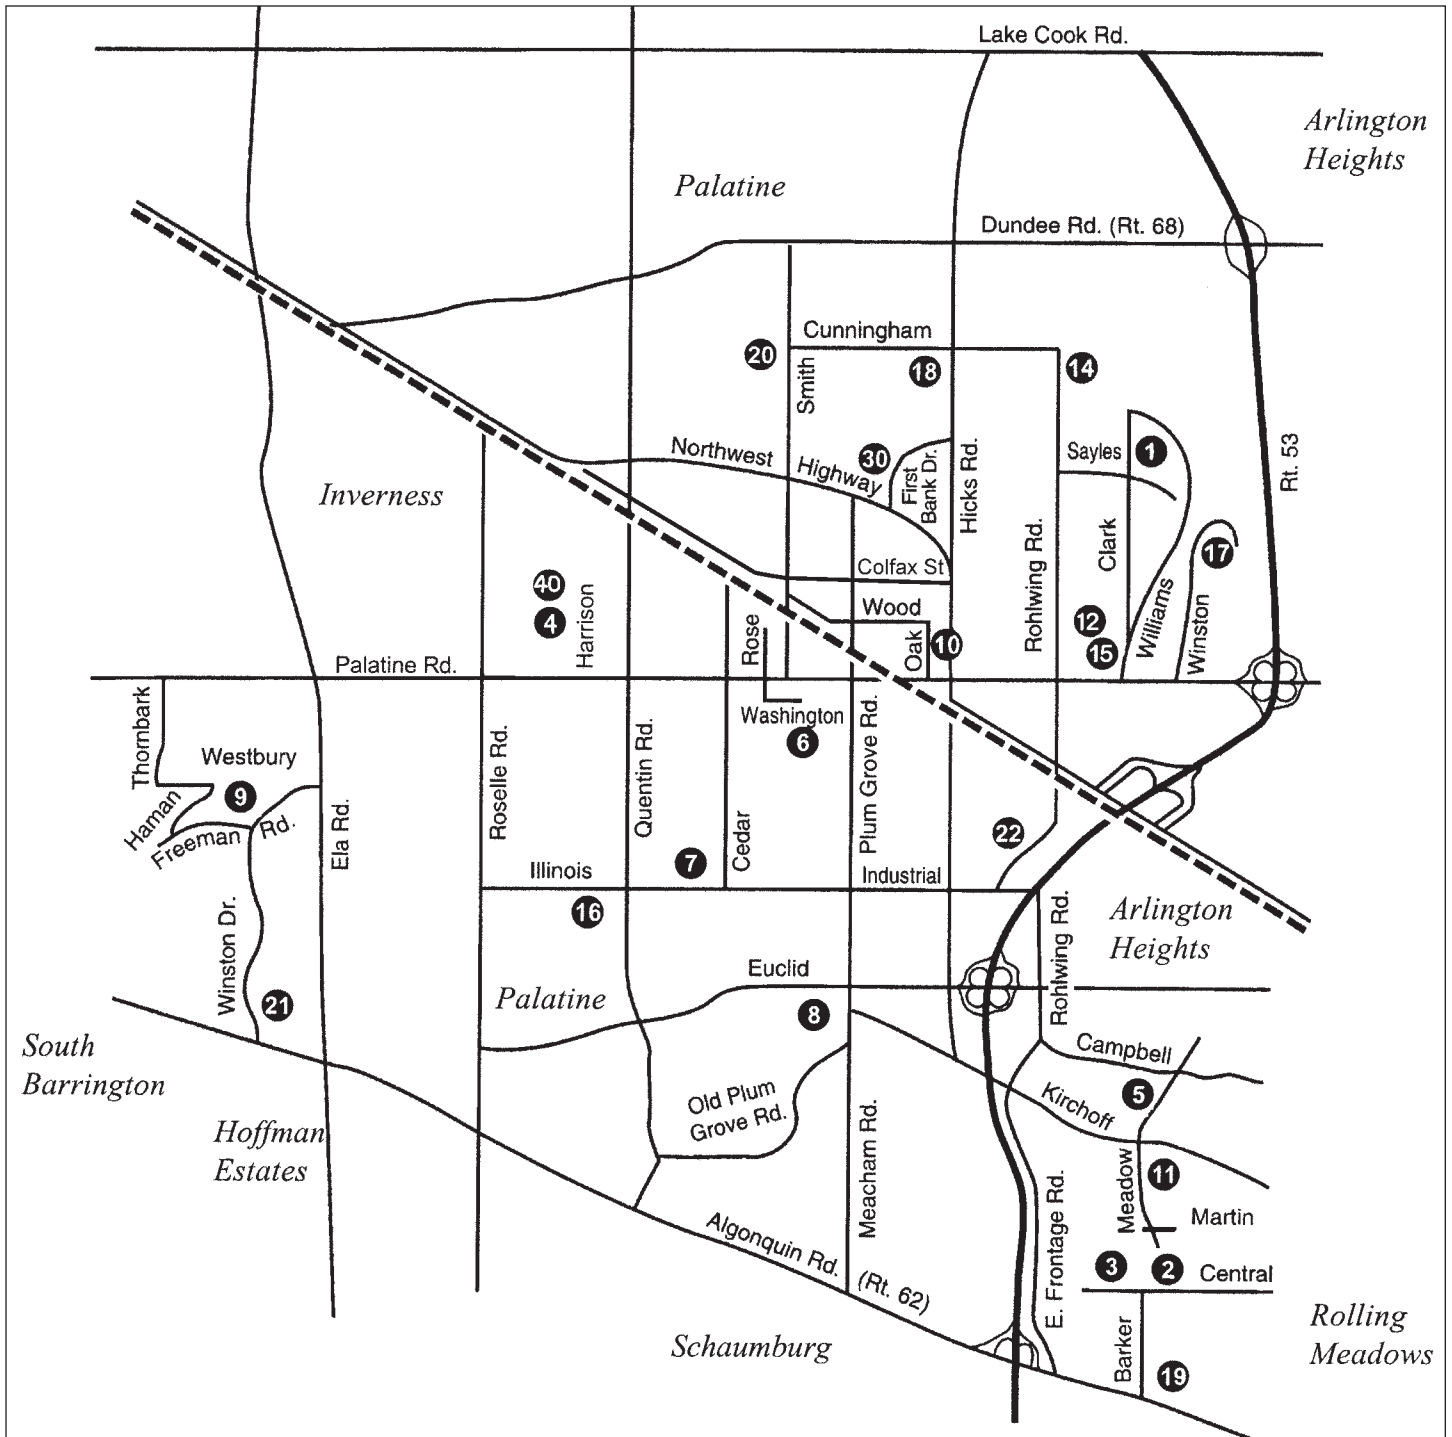

## COMMUNITY CONSOLIDATED SCHOOL DISTRICT 15

**COMMUNITY CONSOLIDATED SCHOOL DISTRICT 15**

**2019-20 BUILDING LOCATIONS**

- |                                    |                                     |  |
|------------------------------------|-------------------------------------|--|
| 1 Jane Addams School               | 10 Gray M. Sanborn School           | 20 Walter R. Sundling Junior High School |
| 2 John G. Conyers Learning Academy | 11 Carl Sandburg Junior High School | School Nutrition Services                |
| 3 Central Road School              | 12 Winston Campus Junior High       | Transportation                           |
| 4 Marion Jordan School             | 14 Virginia Lake School             | 21 Thomas Jefferson School               |
| 5 Kimball Hill School              | 15 Winston Campus Elementary        | 22 Maintenance/Warehouse Facility        |
| 6 Stuart R. Paddock School         | 16 Hunting Ridge School             | 30 Joseph M. Kiszka                      |
| 7 Pleasant Hill School             | 17 Lake Louise School               | Educational Service Center               |
| 8 Plum Grove Junior High School    | 18 Lincoln School                   | 40 Wm. Tremelling Technology Center      |
| 9 Frank C. Whiteley School         | 19 Willow Bend School               |  |