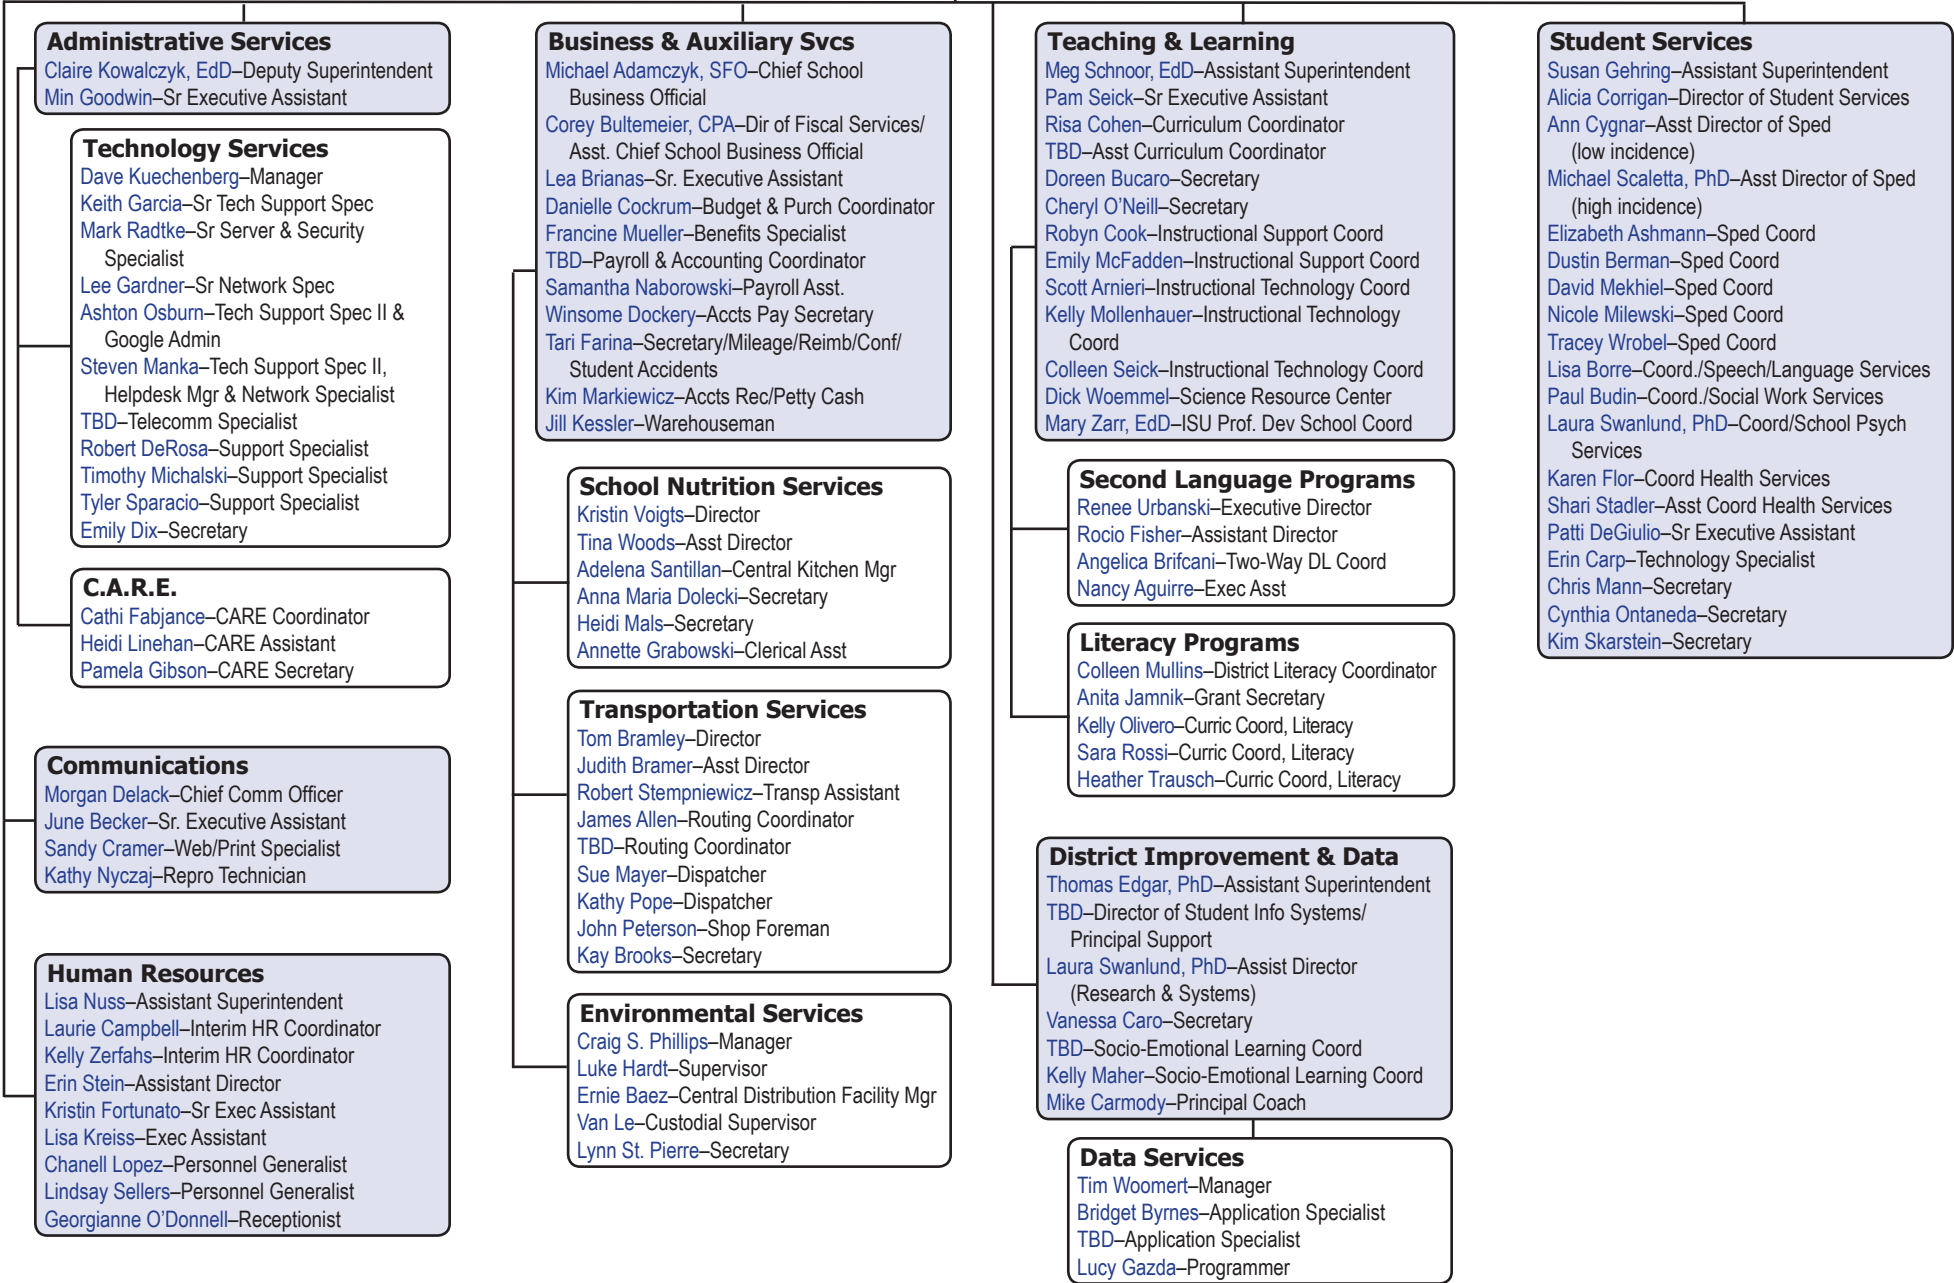

2019-20 Organization Chart

COMMUNITY CONSOLIDATED
SCHOOL DISTRICT 15

Superintendent's Office
Laurie Heinz, EdD—Superintendent of Schools
Julie O'Hara—Senior Executive Assistant
June Becker—Senior Executive Assistant/BOE Recording Secretary