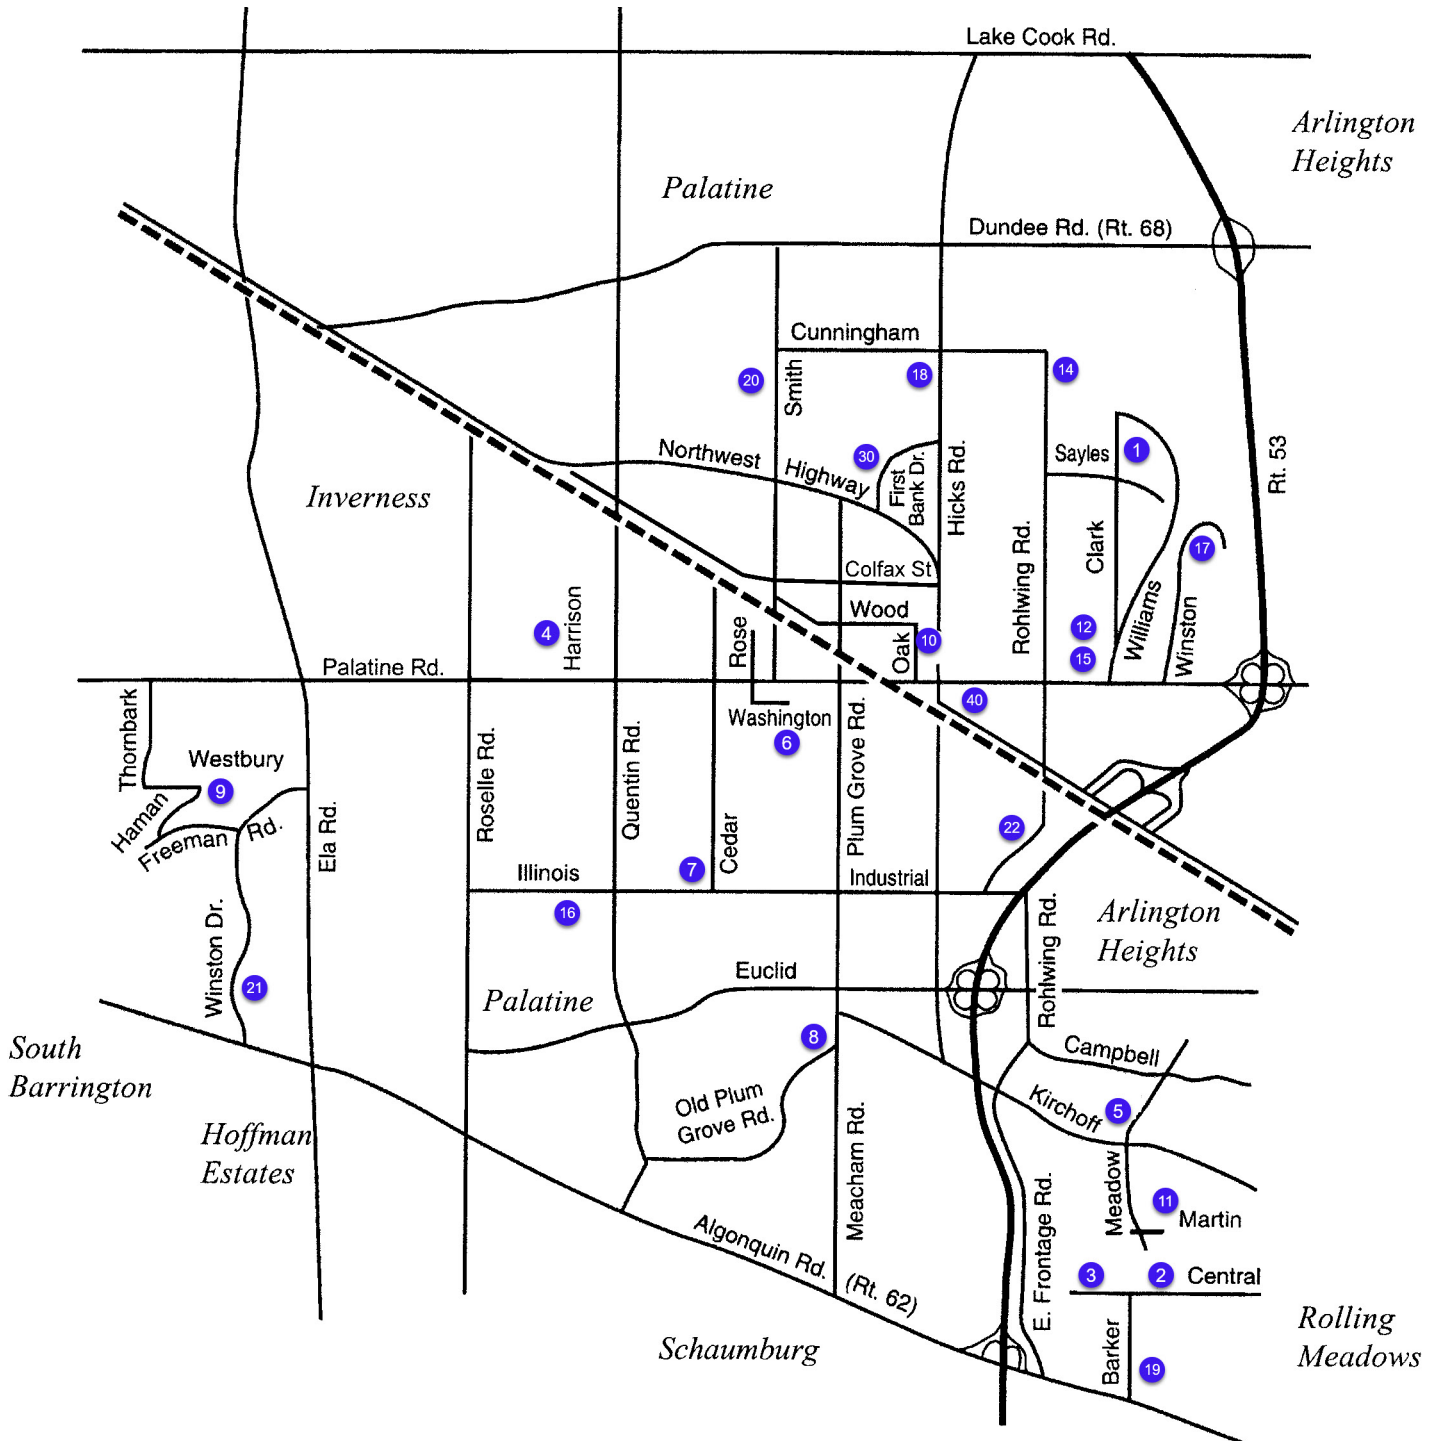

COMMUNITY CONSOLIDATED SCHOOL DISTRICT 15

BUILDING LOCATIONS

- | | | |
|------------------------------------|-------------------------------------|--|
| 1 Jane Addams School | 10 Gray M. Sanborn School | 20 Walter R. Sundling Junior High School |
| 2 John G. Conyers Learning Academy | 11 Carl Sandburg Junior High School | School Nutrition Services |
| 3 Central Road School | 12 Winston Campus Junior High | Transportation |
| 4 Marion Jordan School | 14 Virginia Lake School | 21 Thomas Jefferson School |
| 5 Kimball Hill School | 15 Winston Campus Elementary | 22 Maintenance/Warehouse Facility |
| 6 Stuart R. Paddock School | 16 Hunting Ridge School | 30 Joseph M. Kiszka |
| 7 Pleasant Hill School | 17 Lake Louise School | Educational Service Center |
| 8 Plum Grove Junior High School | 18 Lincoln School | 40 Technology |
| 9 Frank C. Whiteley School | 19 Willow Bend School | |