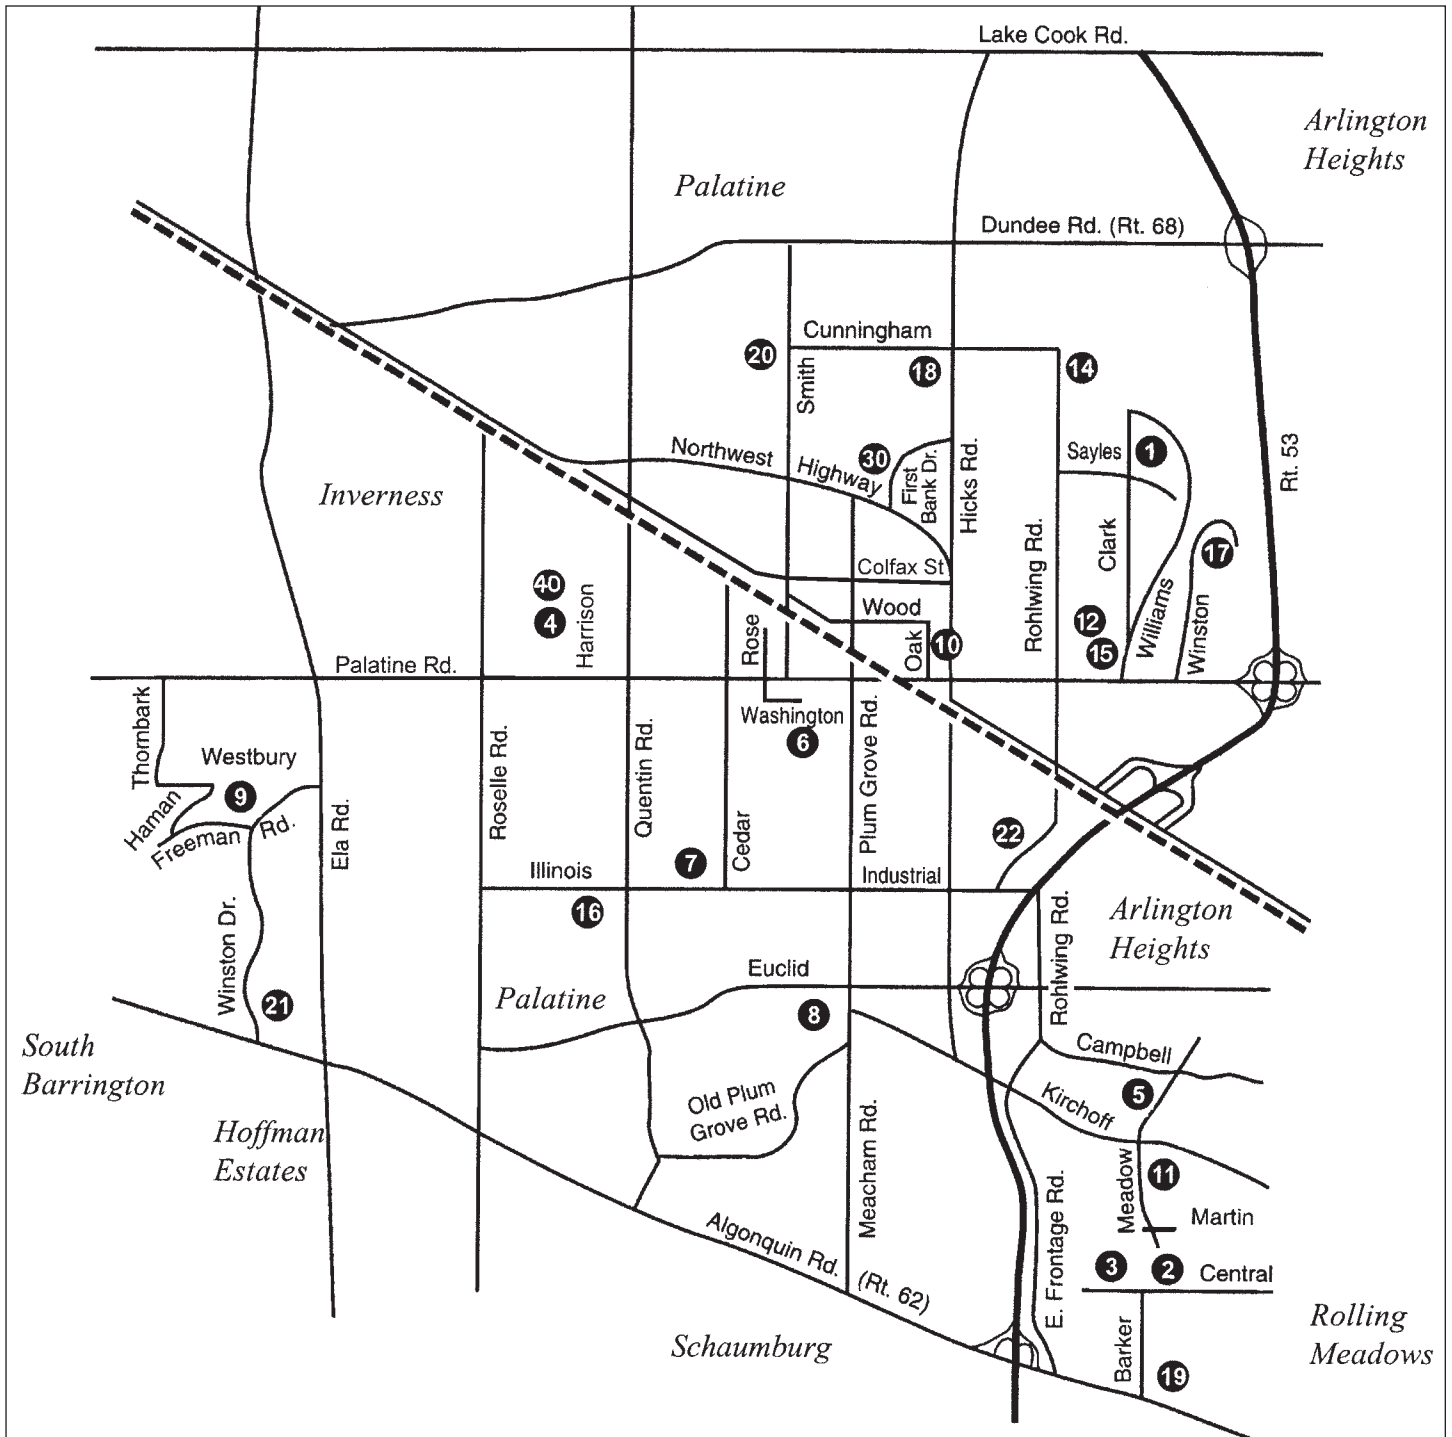

# COMMUNITY CONSOLIDATED SCHOOL DISTRICT 15

**COMMUNITY CONSOLIDATED SCHOOL DISTRICT 15**

**2018-19 BUILDING LOCATIONS**

- |                                    |                                     |  |
|------------------------------------|-------------------------------------|--|
| 1 Jane Addams School               | 10 Gray M. Sanborn School           | 20 Walter R. Sundling Junior High School |
| 2 John G. Conyers Learning Academy | 11 Carl Sandburg Junior High School | School Nutrition Services                |
| 3 Central Road School              | 12 Winston Campus Junior High       | Transportation                           |
| 4 Marion Jordan School             | 14 Virginia Lake School             | 21 Thomas Jefferson School               |
| 5 Kimball Hill School              | 15 Winston Campus Elementary        | 22 Maintenance/Warehouse Facility        |
| 6 Stuart R. Paddock School         | 16 Hunting Ridge School             | 30 Joseph M. Kiszka                      |
| 7 Pleasant Hill School             | 17 Lake Louise School               | Educational Service Center               |
| 8 Plum Grove Junior High School    | 18 Lincoln School                   | 40 Wm. Tremelling Technology Center      |
| 9 Frank C. Whiteley School         | 19 Willow Bend School               |  |