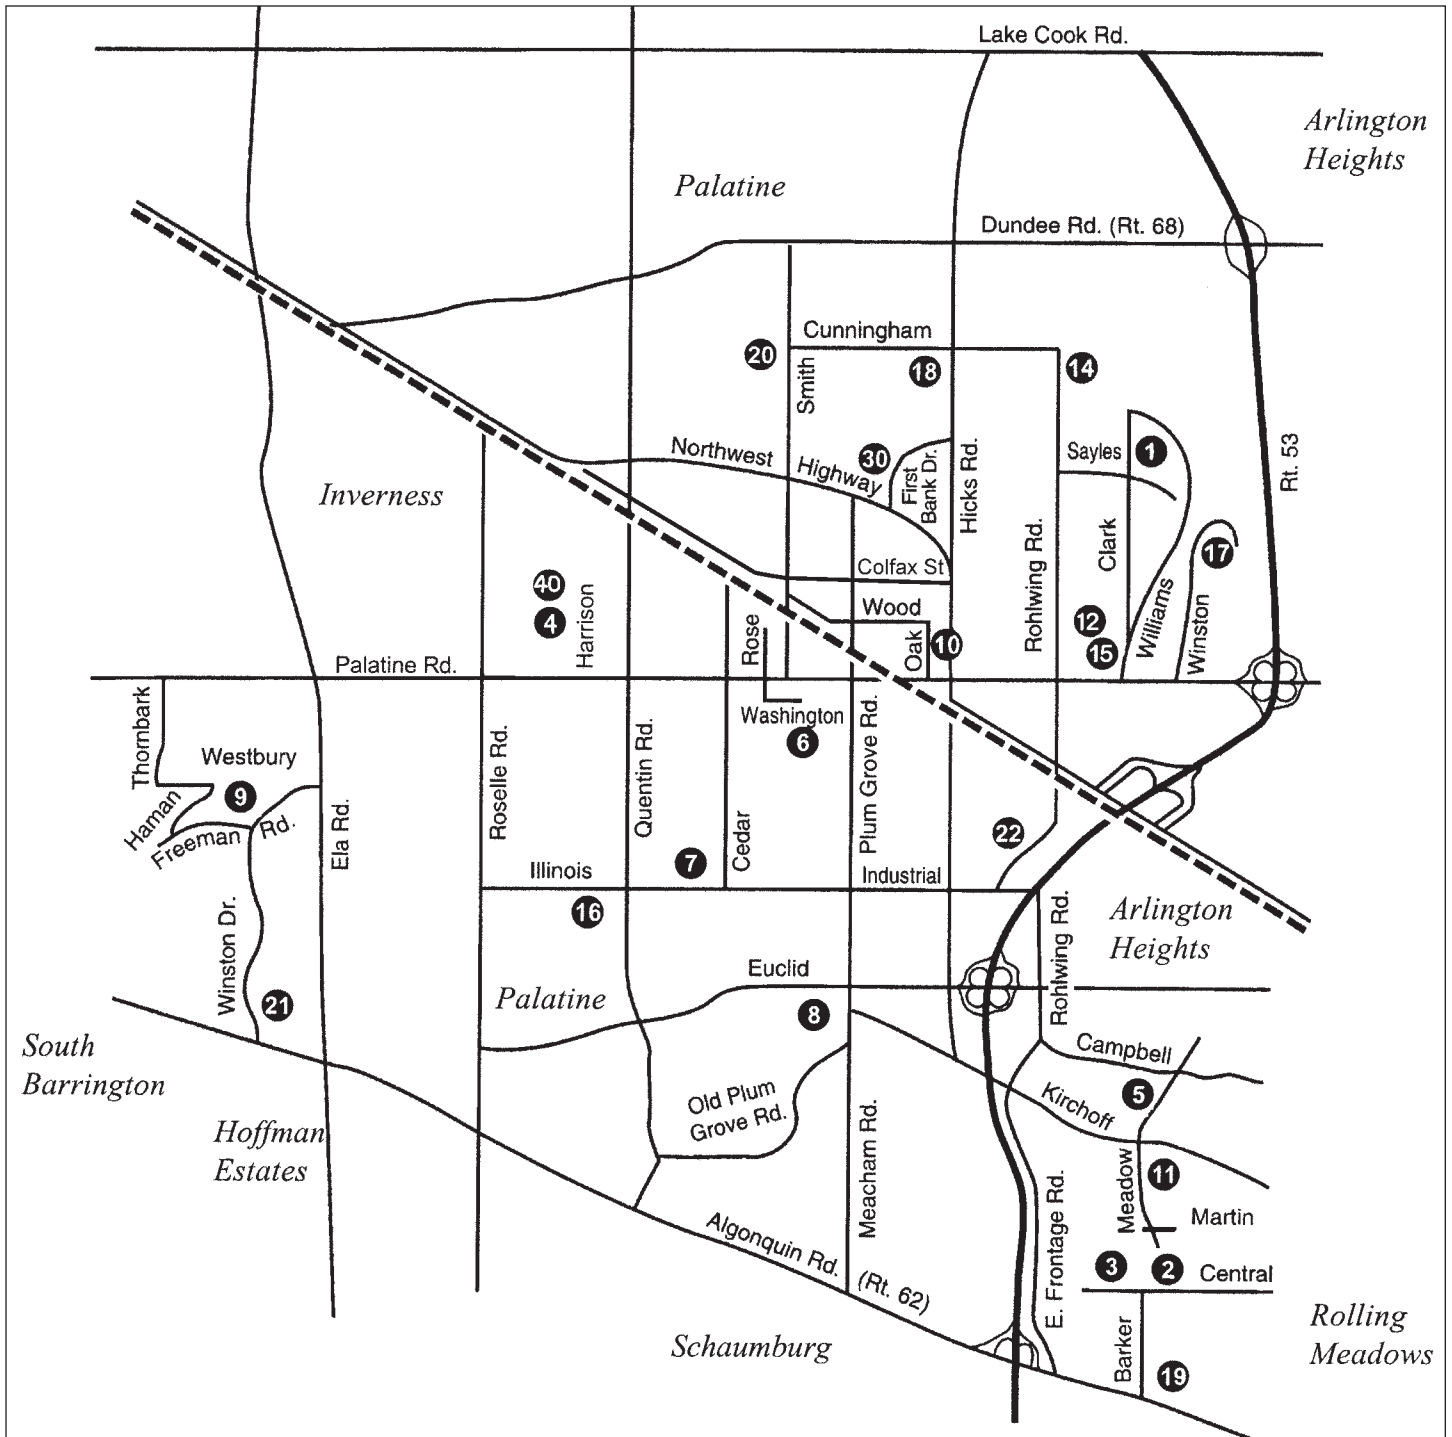

2020-21 BUILDING LOCATIONS

- | | | |
|------------------------------------|-------------------------------------|--|
| 1 Jane Addams School | 10 Gray M. Sanborn School | 20 Walter R. Sundling Junior High School |
| 2 John G. Conyers Learning Academy | 11 Carl Sandburg Junior High School | School Nutrition Services |
| 3 Central Road School | 12 Winston Campus Junior High | Transportation |
| 4 Marion Jordan School | 14 Virginia Lake School | 21 Thomas Jefferson School |
| 5 Kimball Hill School | 15 Winston Campus Elementary | 22 Maintenance/Warehouse Facility |
| 6 Stuart R. Paddock School | 16 Hunting Ridge School | 30 Joseph M. Kiszka |
| 7 Pleasant Hill School | 17 Lake Louise School | Educational Service Center |
| 8 Plum Grove Junior High School | 18 Lincoln School | 40 Wm. Tremelling Technology Center |
| 9 Frank C. Whiteley School | 19 Willow Bend School | |